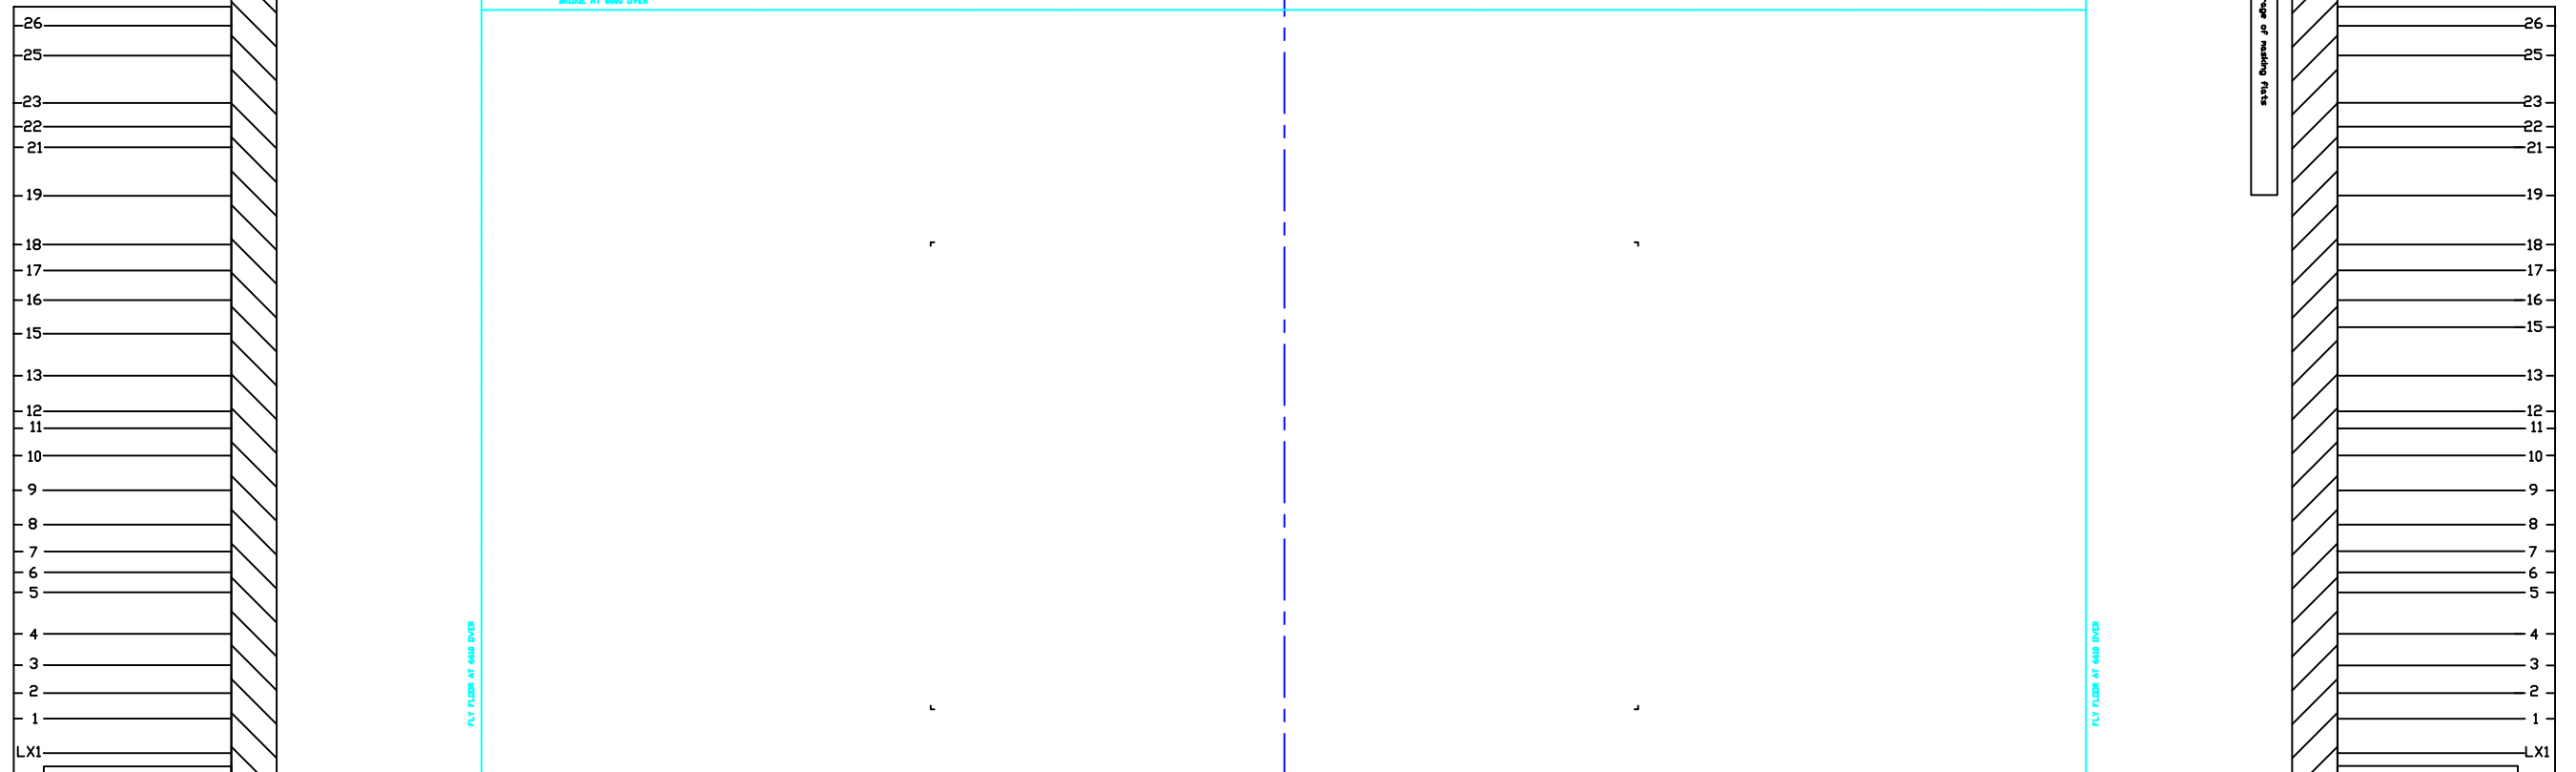

0 1000 2000 3000 4000 5000mm
Scale 1:25 on A0, 1:100 on A4
ALWAYS CHECK SCALE BAR

Exeter Northcott Theatre
Ground Plan
Production:
Director:
Designer:
Lighting: