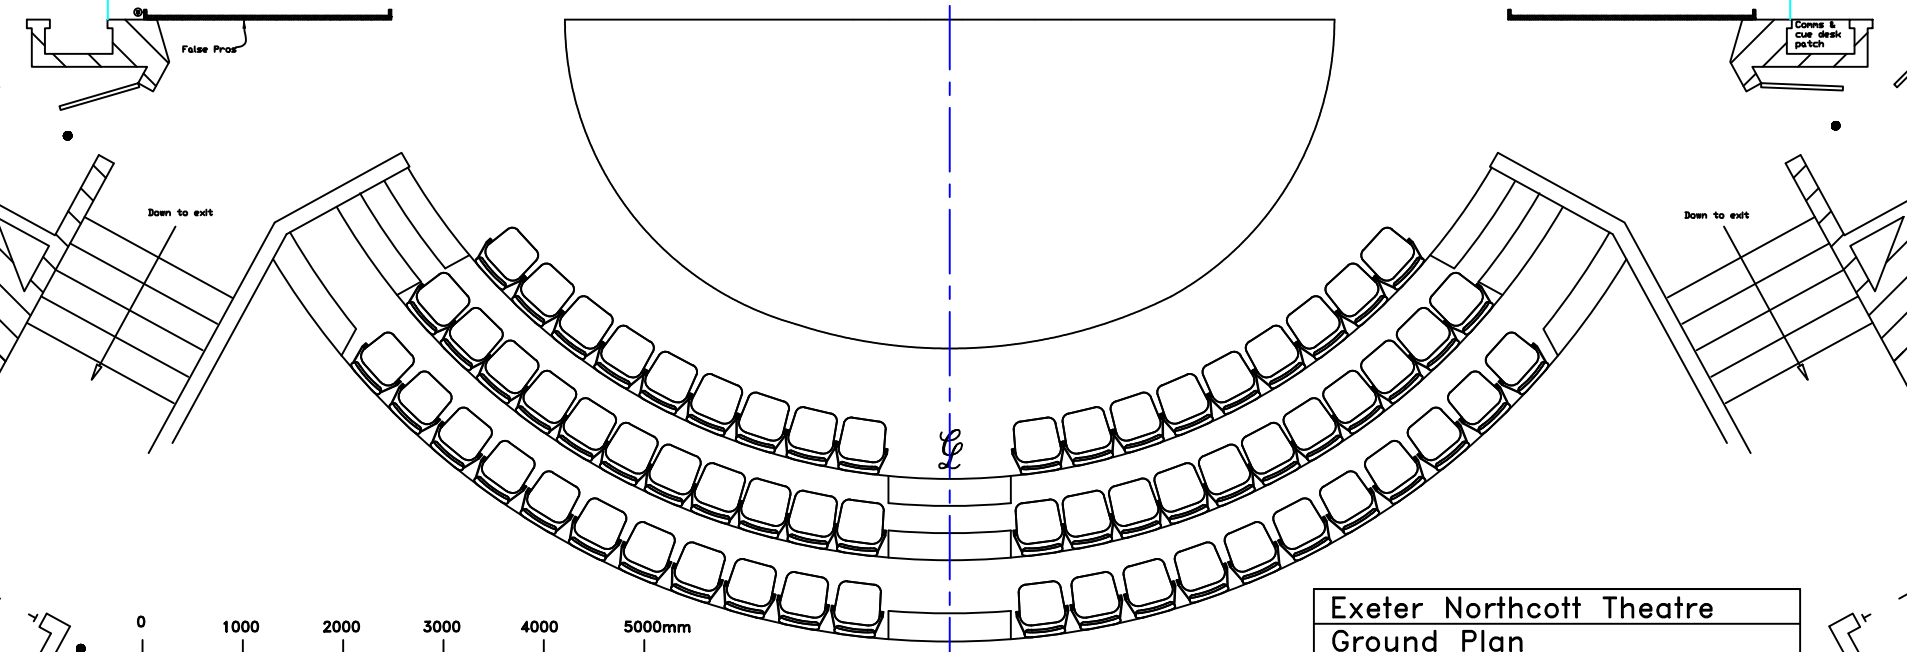

0 1000 2000 3000 4000 5000mm
Scale 1:25 on A0, 1:100 on A4
ALWAYS CHECK SCALE BAR

Exeter Northcott Theatre
Ground Plan
Production:
Director:
Designer:
Lighting: